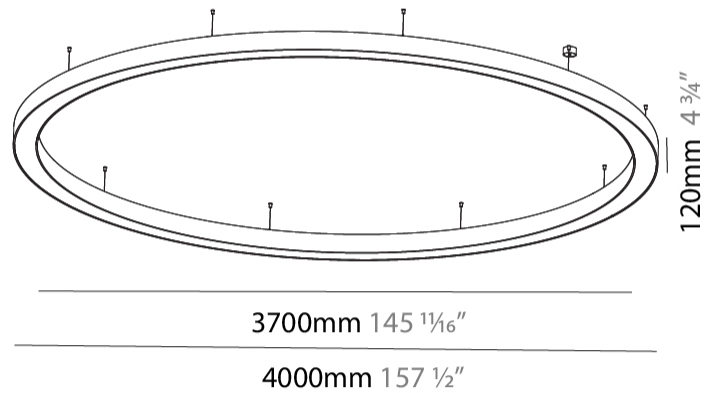

GENERAL

Series: Glorious
Subseries: Glorious 150
Partner: Prolicht
Division: Architectural
Installation: Suspension
Product Type: Pendant
Mounting Location: Ceiling
Light Distribution: Direct

PHYSICAL

Shape: Round
Diameter (mm): 4000
Diameter (in): 157 1/2
Height (mm): 120
Height (in): 4 3/4
Max. Overall Height (mm): 2120
Max. Overall Height (in): 83 7/16
Weight (kg): 50.71
Weight (lbs): 111.98
Diffuser: PMMA - Opal or Micro-Prism
Fixture Finish: SSR / BKV / CWI / CRY / HAB / UFT / ITA / RUA / FTG / MYG / LOD / PUS / FRO / FUP / KIA / POP / BLS / SPG / MEY / GOH / CHC / COM / ABZ / JAG / OBR / MOS / ROR
Fixture Material: PMMA / Aluminum

ELECTRICAL

Lamp Type: LED (Zhaga Standard)
Input Wattage (W): 195.8
Total Output Wattage (W): 160 / 128 (3500K)
Dimming: 0-10V Dimming / Phase Dimming (120Vac Only)
Driver Included: Yes
Driver Location: Integrated
Driver Type: Constant Current
Driver Class: Class 2
Input Voltage (V): 120 - 277
Constant Current (mA): 350 / 1000 (3500K)

LED

Color Temperature (°K): 2700 / 3000 / 3500 / 4000
Max. Delivered Lumen (lm): Max 19148
Nominal Lumen (lm): Max 26867
CRI: >90 CRI
Efficiency (%): 0.65
Lamp Life (hrs): 50000

OPTICAL

RATINGS AND CERTIFICATIONS

Certified By: Certified for North American Standards
IP rating: IP20